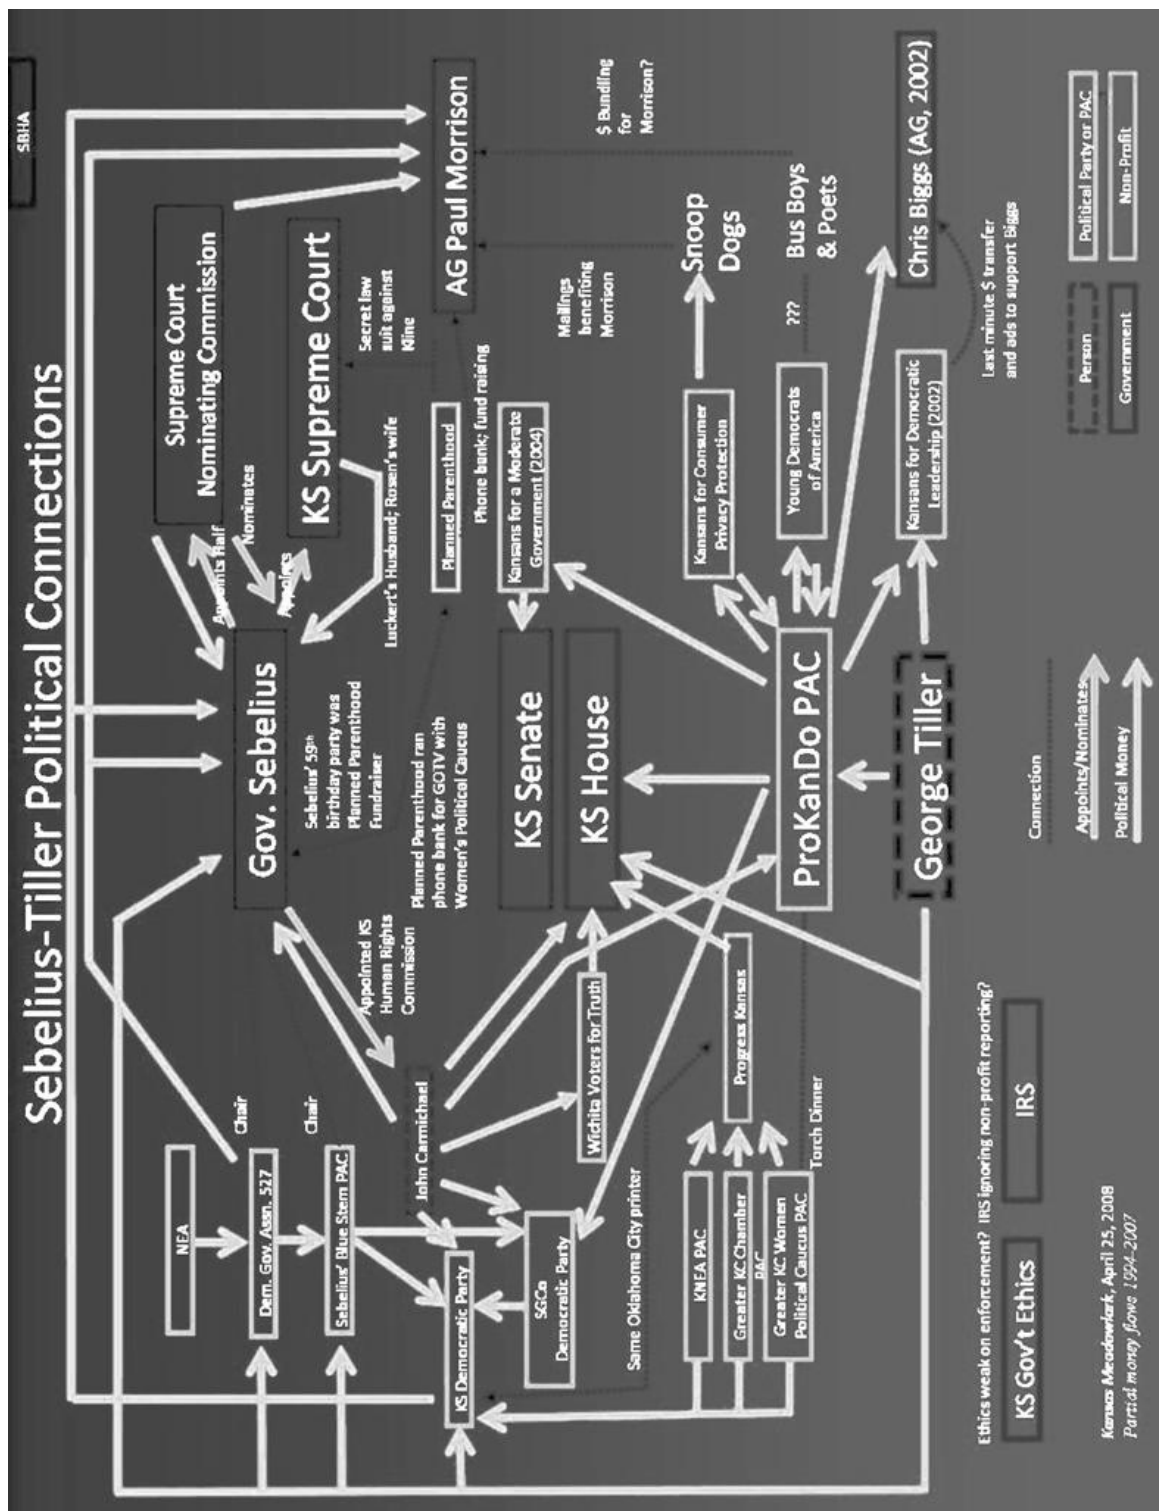

APPENDIX J
SEBELIUS-TILLER POLITICAL CONNECTIONS

Kansas Meadowlark.COM, 25April 2008. Partial money flows 1994-2007.